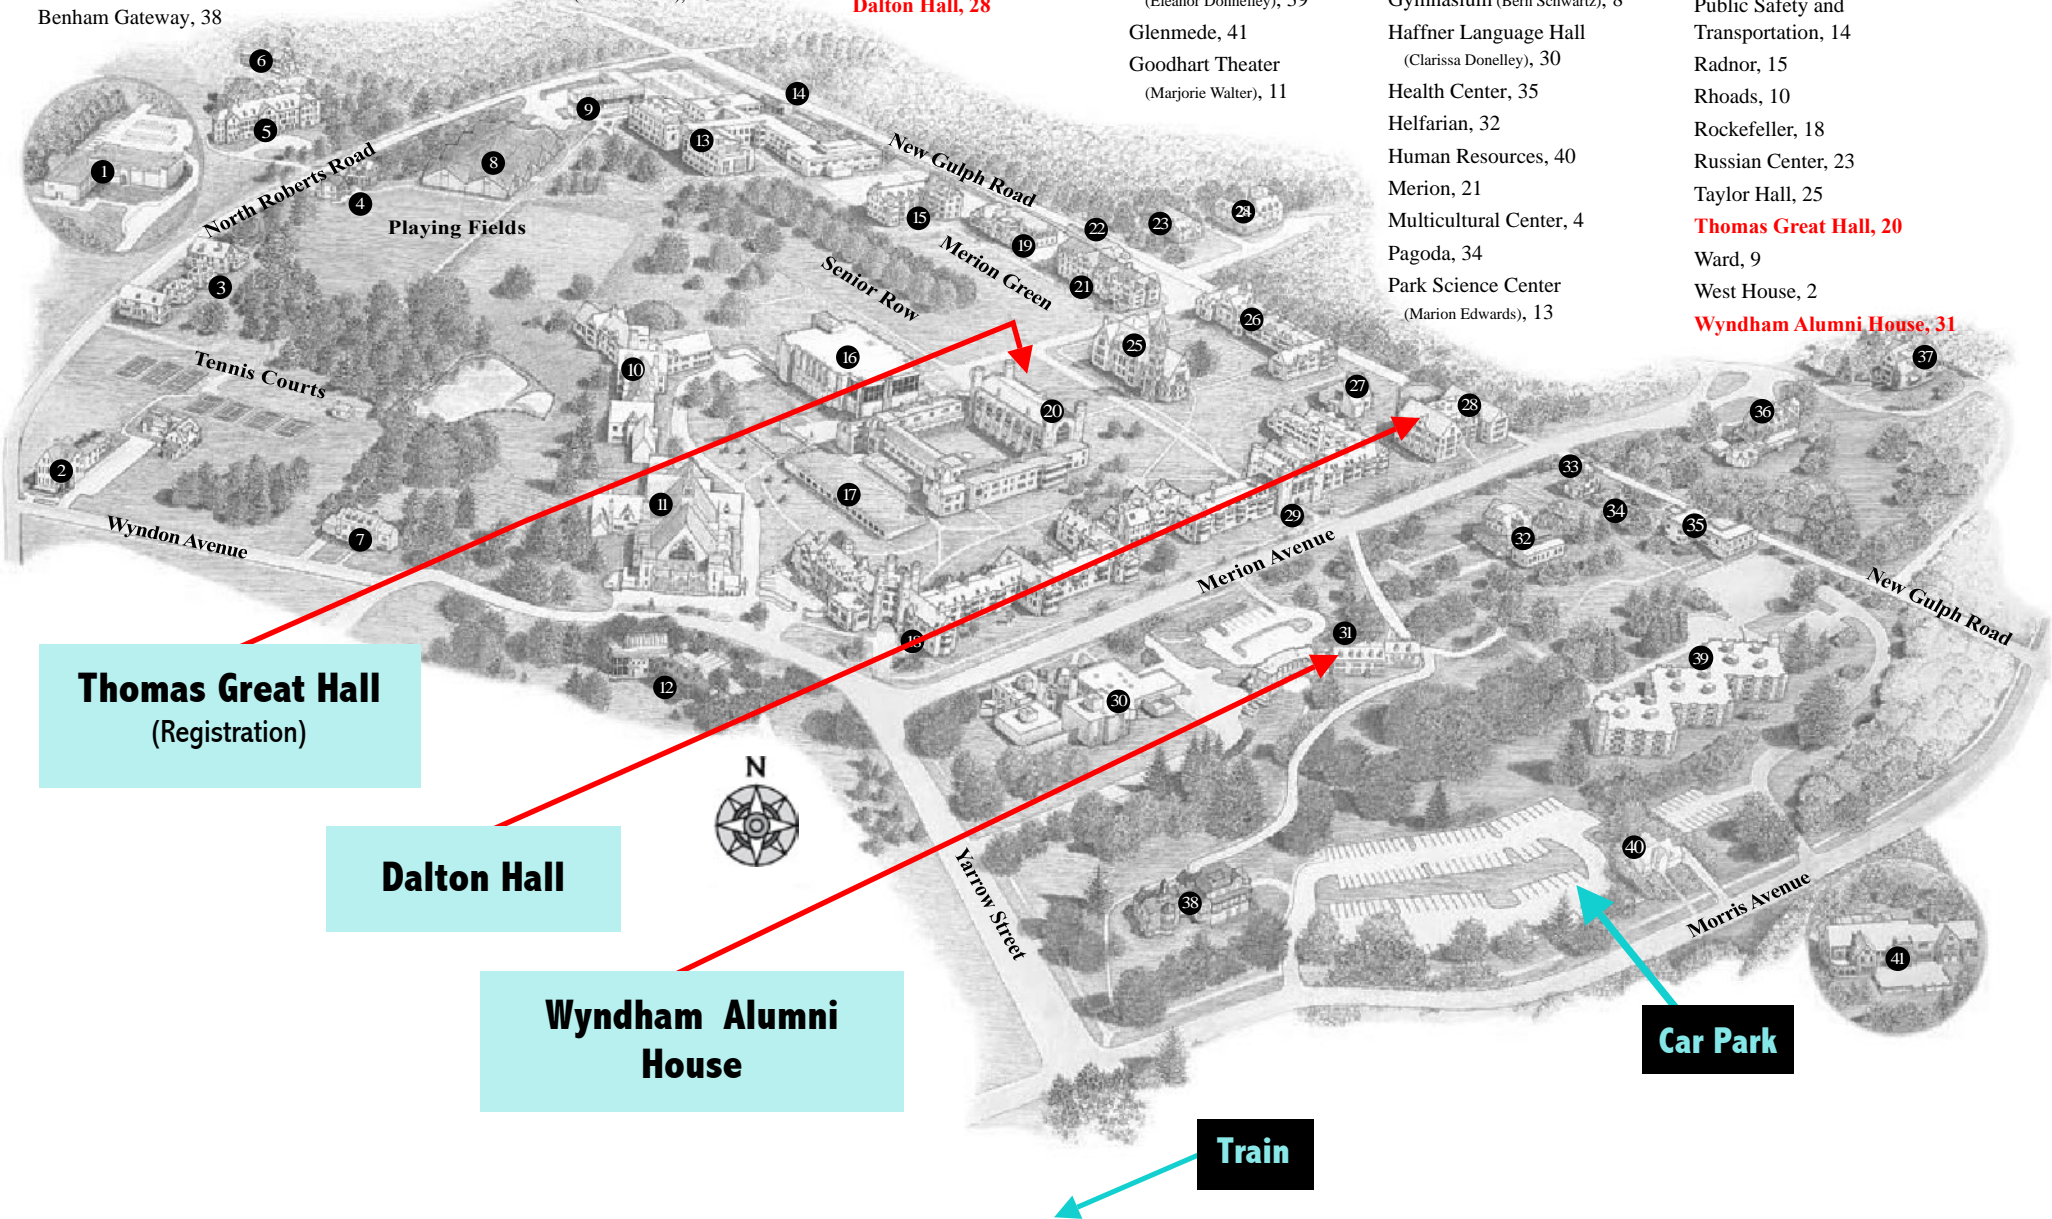

# Bryn Mawr College Campus

alphabetical listing

Arnecliff, 36  
 Batten House (Jane), 6  
 Benham Gateway, 38

Bettws-y-Coed, 12  
 Brecon, 5  
 Cambrian Row, 3

Campus Center (Marie Salant  
 Neuberger Centennial), 19  
 Canaday Library  
 (Mariam Coffin), 16

Graduate School of Social  
 Work and Social Research, 1  
 Guild Hall (Eugenia Chase), 27  
 Gymnasium (Bern Schwartz), 8  
 Haffner Language Hall  
 (Clarissa Donnelly), 30  
 Health Center, 35  
 Helfarian, 32  
 Human Resources, 40  
 Merion, 21  
 Multicultural Center, 4  
 Pagoda, 34  
 Park Science Center  
 (Marion Edwards), 13

Pembroke East and West, 29  
 Pen-y-Groes, 7  
 Perry House, 37  
 Public Safety and  
 Transportation, 14  
 Radnor, 15  
 Rhoads, 10  
 Rockefeller, 18  
 Russian Center, 23  
 Taylor Hall, 25  
**Thomas Great Hall, 20**  
 Ward, 9  
 West House, 2  
**Wyndham Alumni House, 31**

**Thomas Great Hall**  
 (Registration)

**Dalton Hall**

**Wyndham Alumni House**

**Car Park**

**Train**