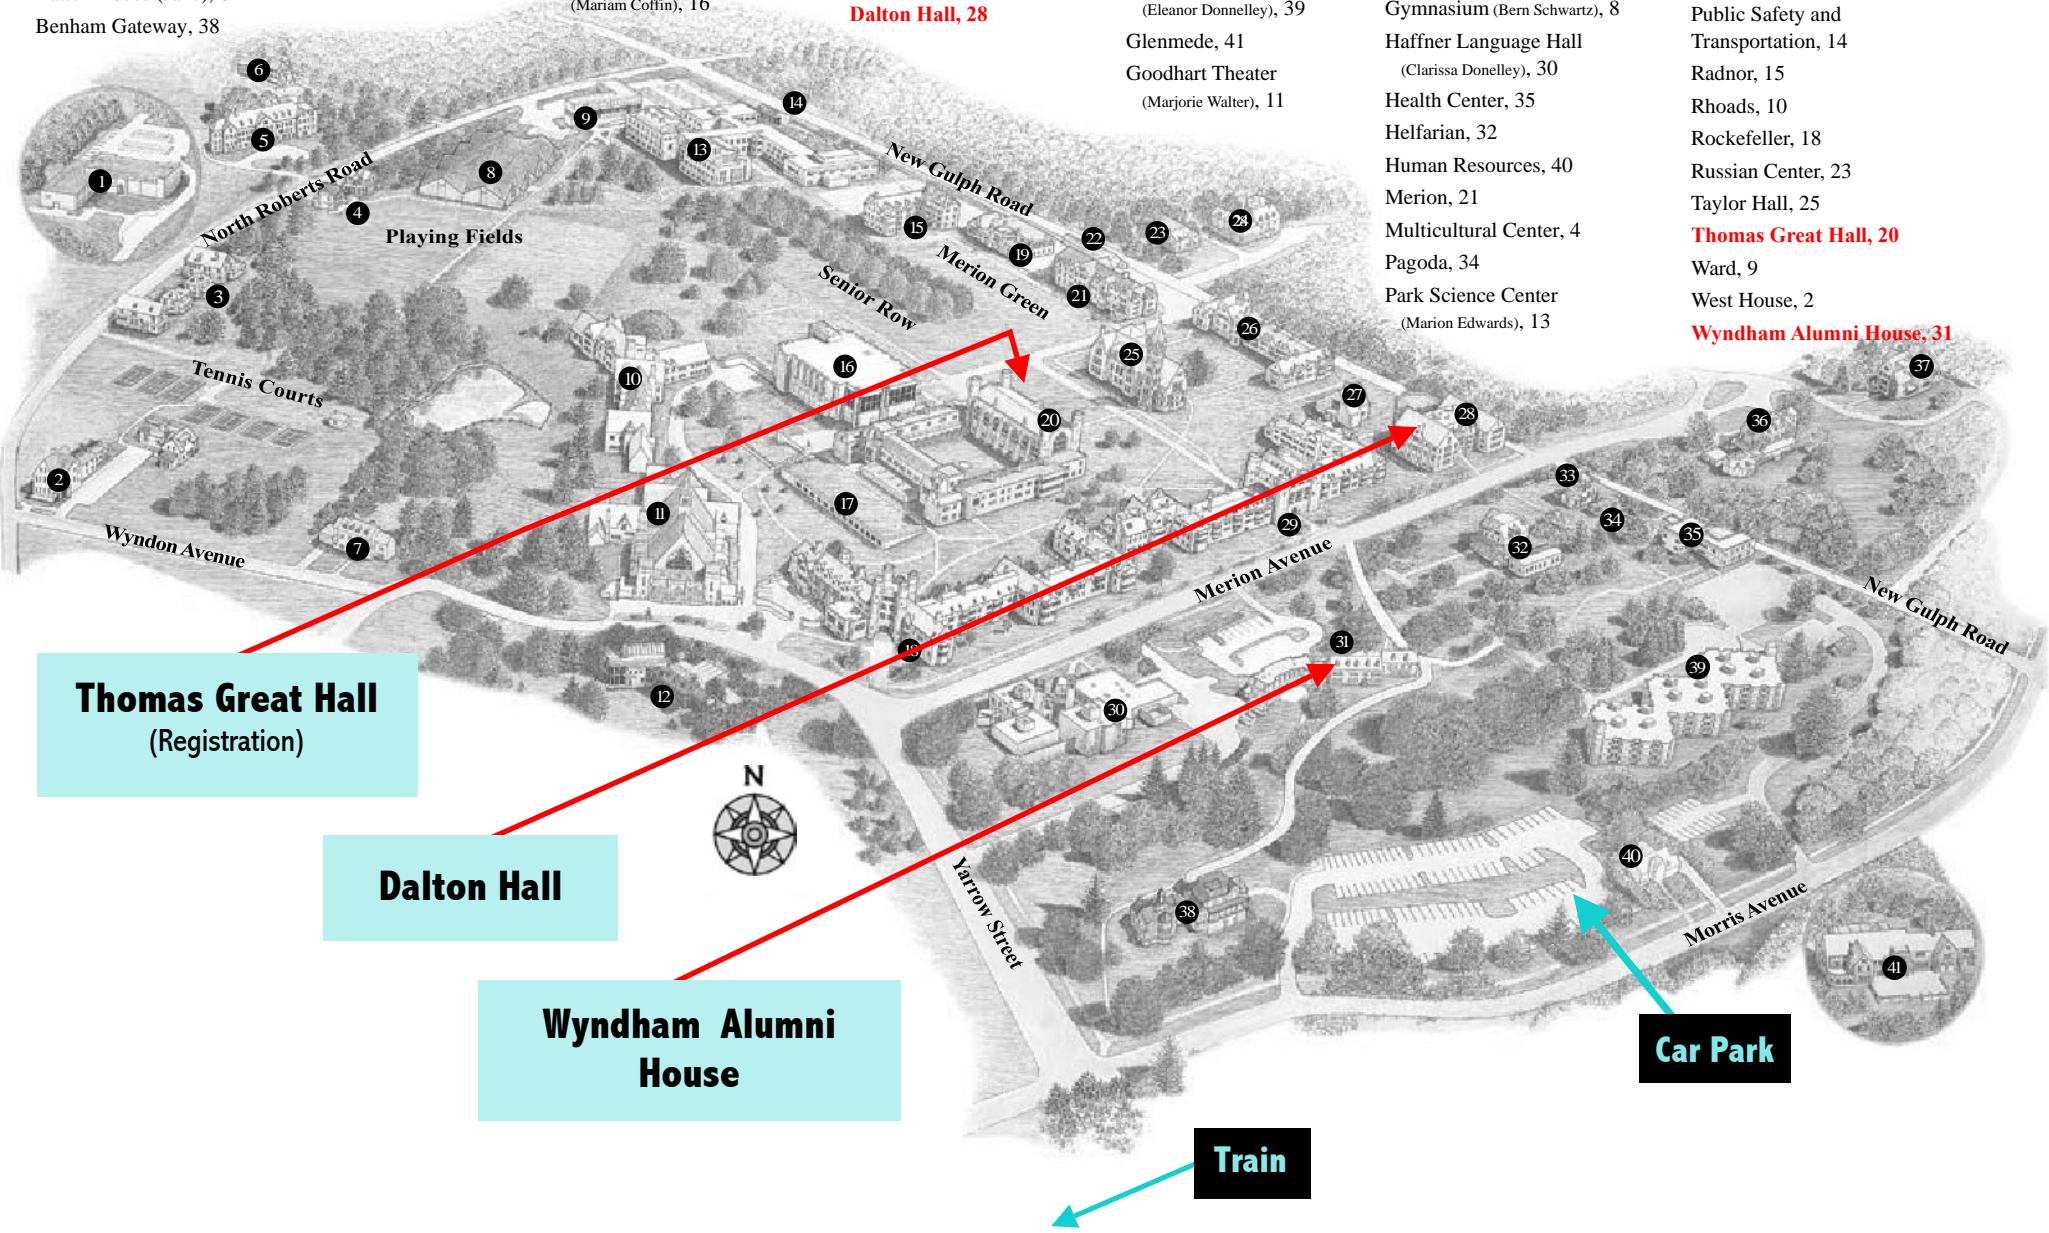

Bryn Mawr College Campus

alphabetical listing

Arnecliff, 36
 Batten House (Jane), 6
 Benham Gateway, 38

Bettws-y-Coed, 12
 Brecon, 5
 Cambrian Row, 3

Campus Center (Marie Salant
 Neuberger Centennial), 19
 Canaday Library
 (Mariam Coffin), 16

Canwyll House, 22
 Carpenter Library (Rhys), 17
 Cartref, 33
Dalton Hall, 28

Denbigh, 26
 English House, 24
 Erdman Hall
 (Eleanor Donnelley), 39
 Glenmede, 41
 Goodhart Theater
 (Marjorie Walter), 11

Graduate School of Social
 Work and Social Research, 1
 Guild Hall (Eugenia Chase), 27
 Gymnasium (Bern Schwartz), 8
 Haffner Language Hall
 (Clarissa Donelley), 30
 Health Center, 35
 Helfarian, 32
 Human Resources, 40
 Merion, 21
 Multicultural Center, 4
 Pagoda, 34
 Park Science Center
 (Marion Edwards), 13

Pembroke East and West, 29
 Pen-y-Groes, 7
 Perry House, 37
 Public Safety and
 Transportation, 14
 Radnor, 15
 Rhoads, 10
 Rockefeller, 18
 Russian Center, 23
 Taylor Hall, 25
Thomas Great Hall, 20
 Ward, 9
 West House, 2
Wyndham Alumni House, 31

Thomas Great Hall
 (Registration)

Dalton Hall

Wyndham Alumni House

Car Park

Train